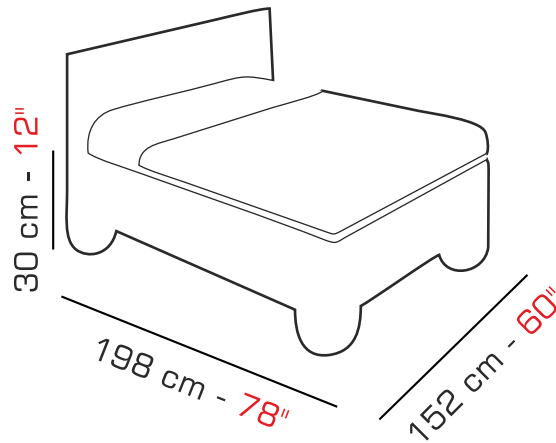

REGAL

Product Code	Model Name	Finish	Length (Inches)	Width (Inches)
BEWREGA0030K007872	Regal King Cot	Wenge	78	72
BEWREGA0026Q007860	Regal Queen Cot	Wenge	78	60
BEWREGA0027O007560	Regal Odd Cot	Wenge	75	60

Dimensions – Queen Cot