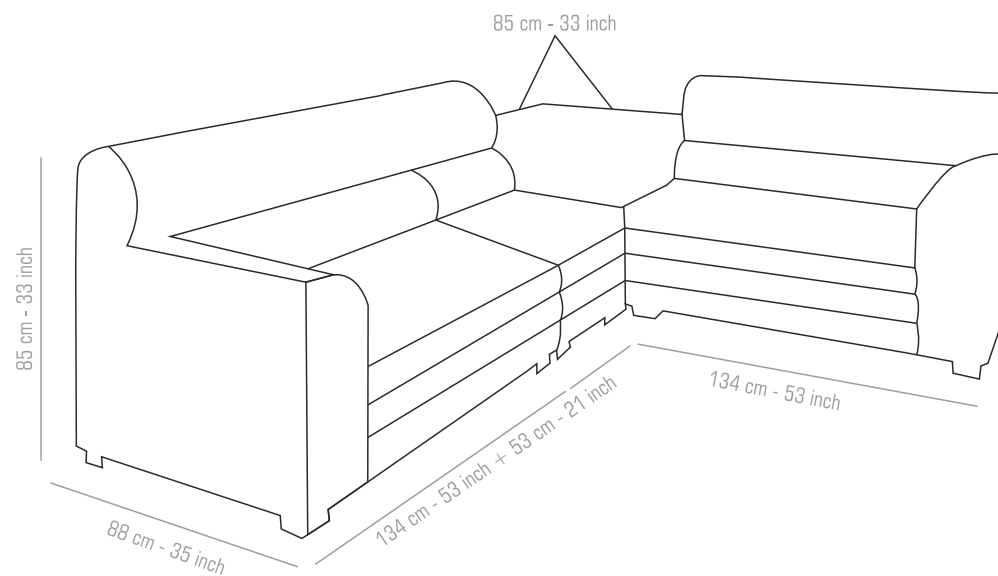

Strict quality control

1-year warranty\*

\* Conditions apply

KOUCH KORNER

B  
R  
E  
A  
K  
I  
N  
G  
K  
O  
R  
N  
E  
R

Type: Sofa | Configuration: Lateral + Corner Set  
Upholstery – Faux Leather  
Colour - Black  
Fabric Code - LRB