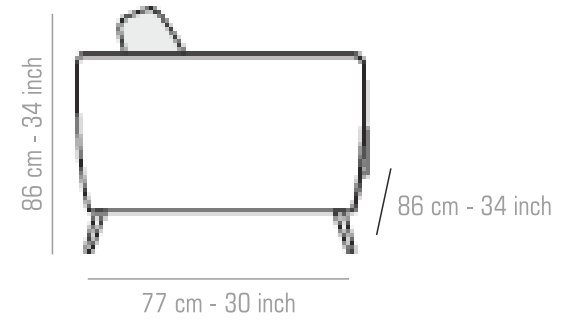

D
A
Z
Z
L
E

Type: Sofa | Configuration: 3+1+1
Upholstery – Fabric
Colour - Rust Orange
Fabric Code - MF-104

Seasoned European
Timber

Protected against
termite and borer

Ergonomic design
gives you right posture
for your body

Special Kurlon
PU foam for maximum
comfort, resilience & durability

Breathable covering
to ensure long lasting
freshness

Strict quality
control

1-year warranty*