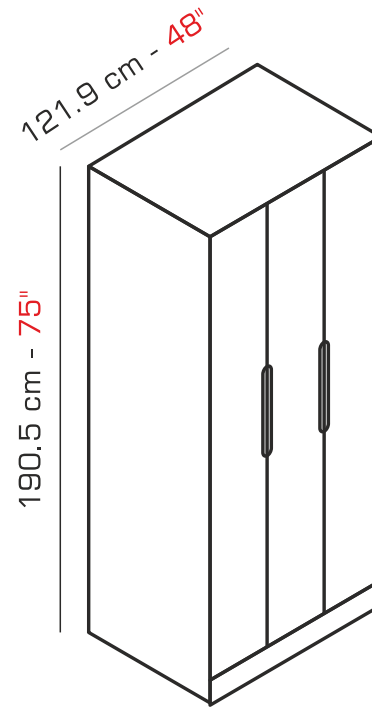

Easy and hassle  
-free installation

Strict quality  
control

1-year warranty

\* Conditions apply

STURDY

S  
T  
U  
R  
D  
Y

Product Code	Model Name	Finish	Length (Inches)	Width (Inches)
BEWCRY00220008454	Sturdy 3-Door Wardrobe	Walnut	75	48