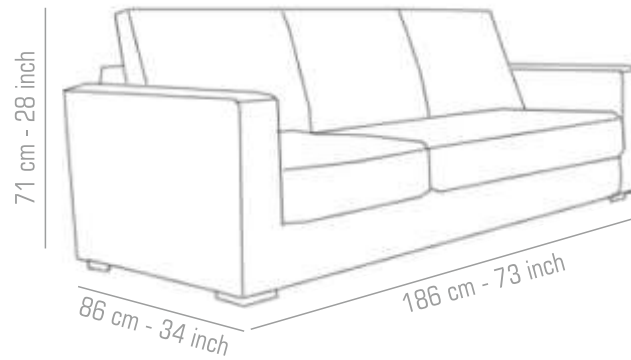

R
E
M
O

Type: Sofa | Configuration: 3+1+1
Upholstery – Fabric + Faux Leather
Colour - Mint Green + Black
Fabric Code - Touch - 602 + LRB

Seasoned European
Timber

Protected against
termite and borer

Ergonomic design
gives you right posture
for your body

Premium upholstery
with modern look for
better aesthetics

Special Kurlon
PU foam for maximum
comfort, resilience & durability

Breathable covering
to ensure long lasting
freshness

Strict quality
control

1-year warranty*

* Conditions apply