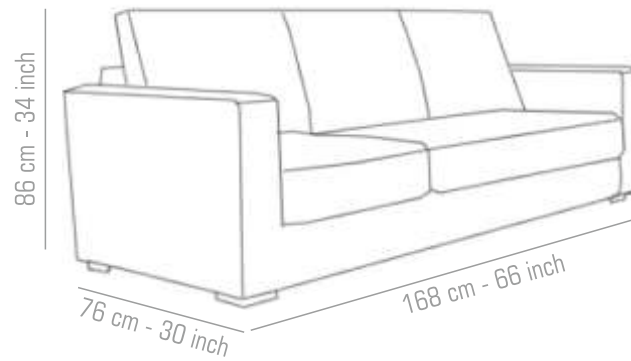

Breathable covering  
to ensure long lasting  
freshness

Strict quality  
control

1-year warranty\*

BULLET

B  
U  
L  
L  
E  
T

Type: Sofa | Configuration: 3+1+1  
Upholstery – Faux Leather  
Colour - Cherry  
Fabric Code - LRC