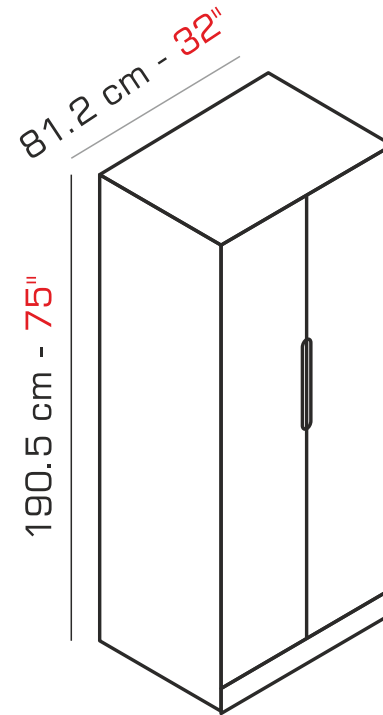

Product Code	Model Name	Finish	Length (Inches)	Width (Inches)
BEWCRY00180008436	Sturdy 2-Door Wardrobe	Wenge	75	32

Precision manufacturing  
with German machinery

Long-lasting  
hardware

Strong packing for  
damage-free transportation