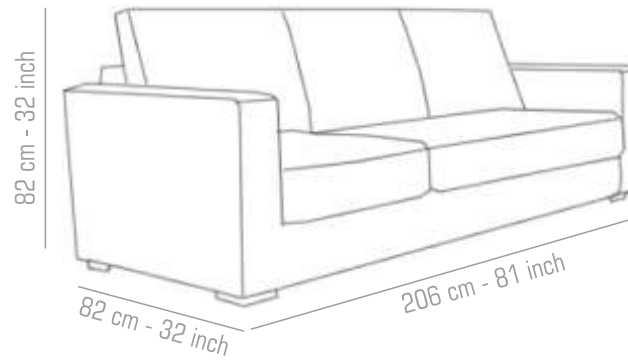

JULIET

JULIETTE

Type: Sofa | Configuration: 3+1+1

Upholstery – Faux Leather

Colour - Copper Brown

Fabric Code - LR CU

Seasoned European Timber

Protected against termite and borer