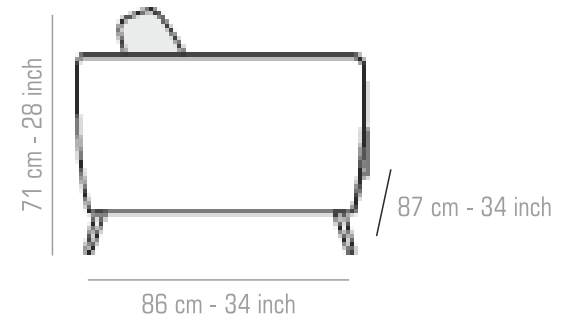

R
E
M
O

Type: Sofa | Configuration: 3+1+1
Upholstery – Fabric + Faux Leather
Colour - Mint Green + Black
Fabric Code - Touch - 602 + LRB

Seasoned European
Timber

Protected against
termite and borer

Ergonomic design
gives you right posture
for your body

Premium upholstery
with modern look for
better aesthetics

Special Kurlon
PU foam for maximum
comfort, resilience & durability

Breathable covering
to ensure long lasting
freshness

Strict quality
control

1-year warranty*

* Conditions apply