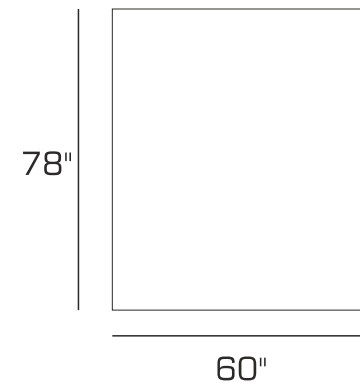

Suggested Mattress Size

Seasoned European
Timber

Protected against
termite and borer

Precision manufacturing
with German machinery

Long-lasting
hardware

Strong packing for
damage-free transportation

Easy and hassle
-free installation

Strict quality
control

1-year warranty