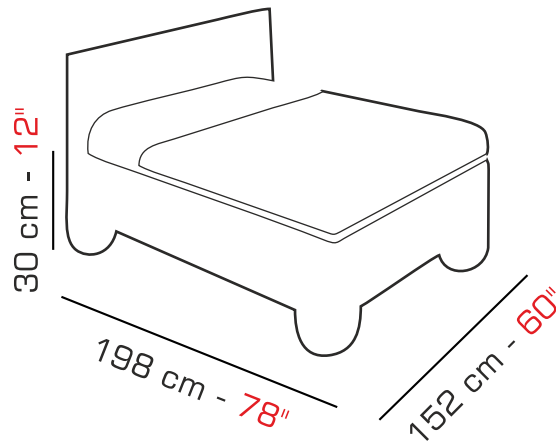

# L I N E A R

Product Code	Model Name	Finish	Length (Inches)	Width (Inches)
BEWLINE0017KS07872	Linear King Cot With Storage	Alder	78	72
BEWLINE0017QS07860	Linear Queen Cot With Storage	Alder	78	60

Dimensions – Queen Cot