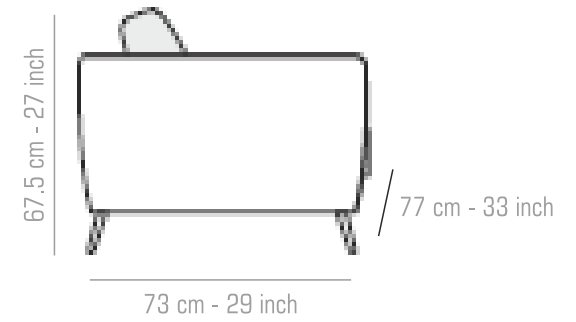

Strict quality  
control

1-year warranty\*

\* Conditions apply

MAGNET

MAGNET

Type: Sofa | Configuration: 3+1+1  
Upholstery – Fabric  
Colour - Silver Jute  
Fabric Code - Silver Jute

Seasoned European  
Timber