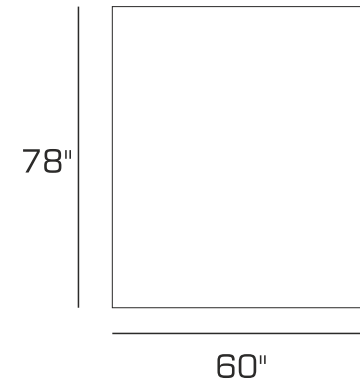

1-year warranty

SASSY

S  
A  
S  
S  
Y

Product Code	Model Name	Finish	Length (Inches)	Width (Inches)
BEWSASY0002Q007860	Sassy Queen Cot	Walnut	78	60

Dimensions – Queen Cot

Suggested Mattress Size

Precision manufacturing  
with German machinery