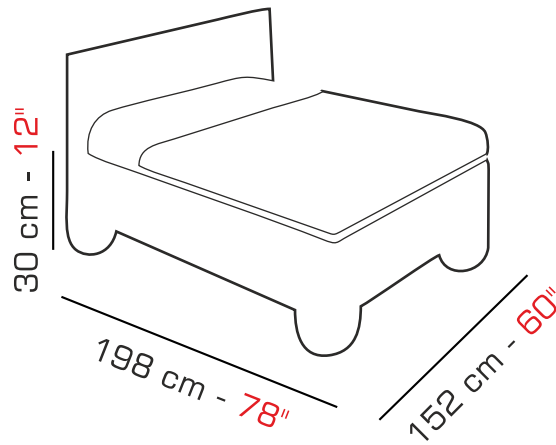

Product Code	Model Name	Finish	Length (Inches)	Width (Inches)
BEWRUGG0015KS07872	Rugged King Cot With Storage	Walnut	78	72
BEWRUGG0015QS07860	Rugged Queen Cot With Storage	Walnut	78	60

Dimensions – Queen Cot