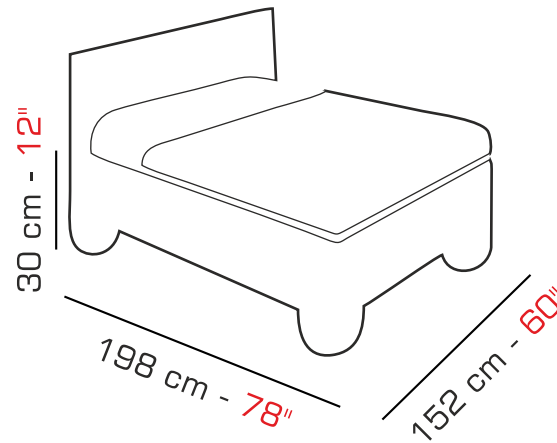

WOODZ

Product Code	Model Name	Finish	Length (Inches)	Width (Inches)
BEWWOOD0003K007872	Woodz King Cot	Wenge	78	72
BEWWOOD0003Q007860	Woodz Queen Cot	Wenge	78	60
BEWWOOD0005K007872	Woodz King Cot With Storage	Wenge	78	72
BEWWOOD0005QS07860	Woodz Queen Cot With Storage	Wenge	78	60

Dimensions – Queen Cot