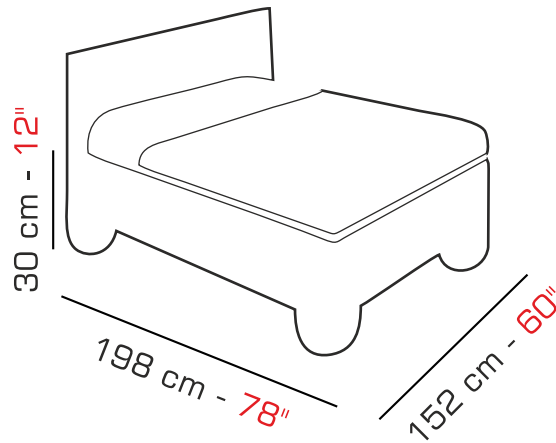

B E R L I N

Product Code	Model Name	Finish	Length (Inches)	Width (Inches)
BEWBERL0013K007872	Berlin King Cot	Walnut	78	72
BEWBERL0013Q007860	Berlin Queen Cot	Walnut	78	60
BEWBERL0013SL07236	Berlin Single Cot	Walnut	72	36
BEWBERL0013SL07536	Berlin Single Cot	Walnut	75	36
BEWBERL0013SL07836	Berlin Single Cot	Walnut	78	36
BEWBERL00140002525	Berlin Storage Drawer (For Cot)	Walnut	25	25

Dimensions – Queen Cot