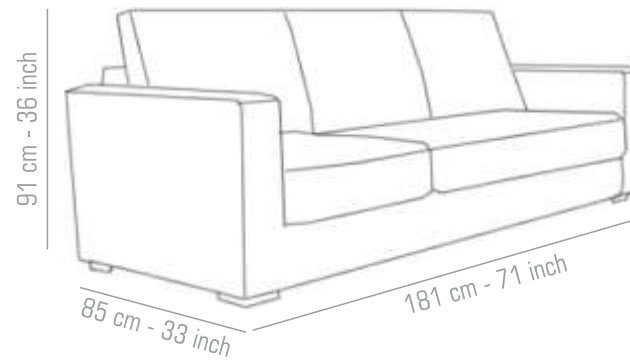

Type: Sofa | Configuration: 3+1+1  
Upholstery – Fabric + Faux Leather  
Colour - Silver Grey + Black  
Fabric Code - Surya - 806 + LRB

Seasoned European  
Timber

Protected against  
termite and borer

Ergonomic design  
gives you right posture  
for your body