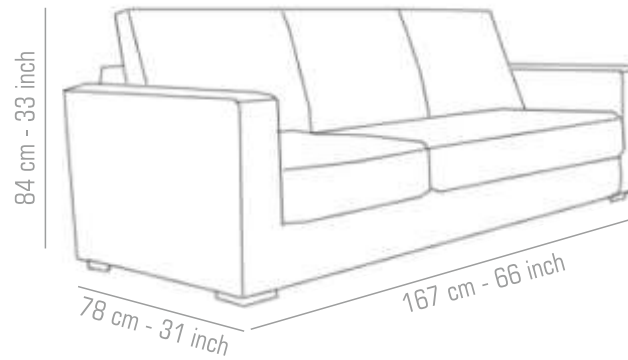

Breathable covering  
to ensure long lasting  
freshness

Strict quality  
control

1-year warranty\*

\* Conditions apply

GLITZ

G  
L  
I  
T  
Z

Type: Sofa | Configuration: 3+1+1  
Upholstery – Faux Leather  
Colour - Black  
Fabric Code - LRB