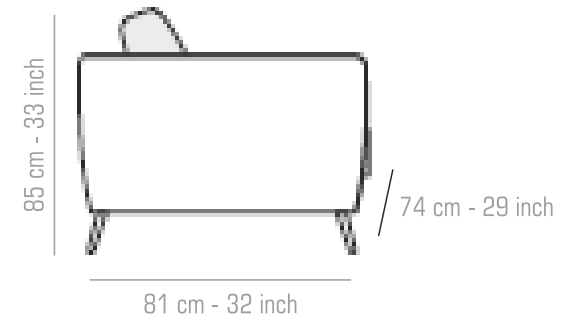

Type: Sofa | Configuration: 3+1+1

Upholstery – Fabric

Colour - Tan Brown

Fabric Code - MF - 03

Seasoned European
Timber

Protected against
termite and borer

Ergonomic design
gives you right posture
for your body

Premium upholstery
with modern look for
better aesthetics

Special Kurlon
PU foam for maximum
comfort, resilience & durability

Breathable covering
to ensure long lasting
freshness

Strict quality
control

1-year warranty*