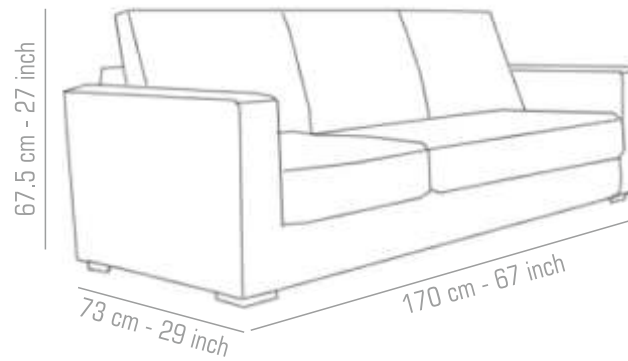

Strict quality  
control

1-year warranty\*

\* Conditions apply

MAGNET

MAGNET

Type: Sofa | Configuration: 3+1+1  
Upholstery – Fabric  
Colour - Silver Jute  
Fabric Code - Silver Jute

Seasoned European  
Timber