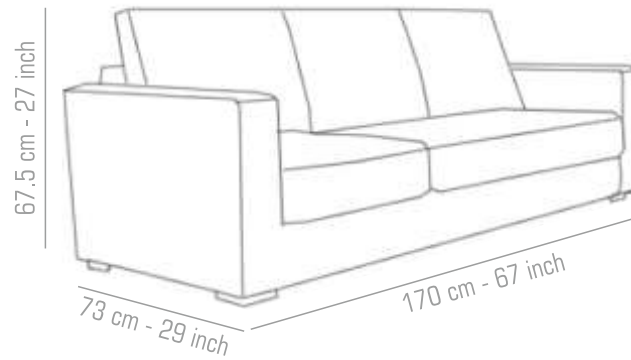

Breathable covering  
to ensure long lasting  
freshness

Strict quality  
control

1-year warranty\*

MAGNET

MAGNET

Type: Sofa | Configuration: 3+1+1  
Upholstery – Fabric  
Colour - Coffee Brown  
Fabric Code - MF - 116