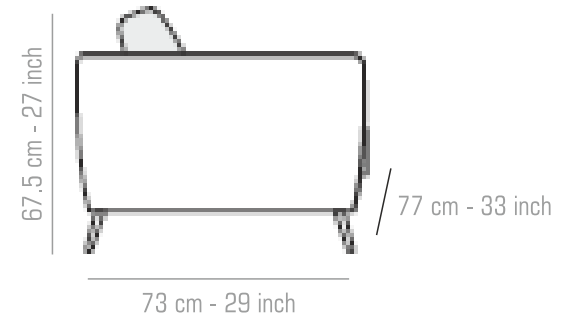

Breathable covering  
to ensure long lasting  
freshness

Strict quality  
control

1-year warranty\*

MAGNET

MAGNET

Type: Sofa | Configuration: 3+1+1  
Upholstery – Fabric  
Colour - Coffee Brown  
Fabric Code - MF - 116