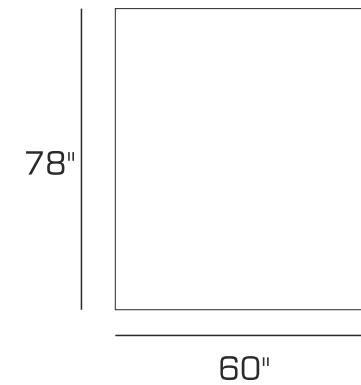

Suggested Mattress Size

Precision manufacturing
with German machinery

Long-lasting
hardware

Strong packing for
damage-free transportation

Easy and hassle
-free installation

Strict quality
control

1-year warranty