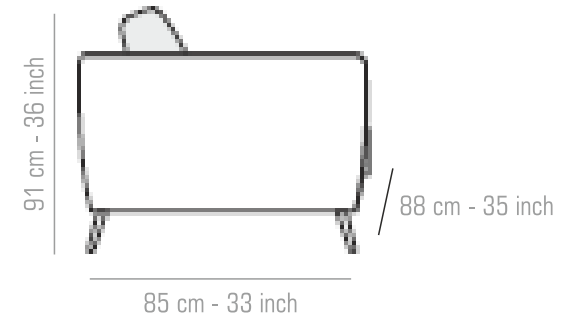

1-year warranty\*

\* Conditions apply

TOLEDO

T  
O  
L  
E  
D  
O

Type: Sofa | Configuration: 3+1+1  
Upholstery – Fabric  
Colour - Red + Tan Brown  
Fabric Code - Hogan - 110 + MF - 103

Seasoned European  
Timber