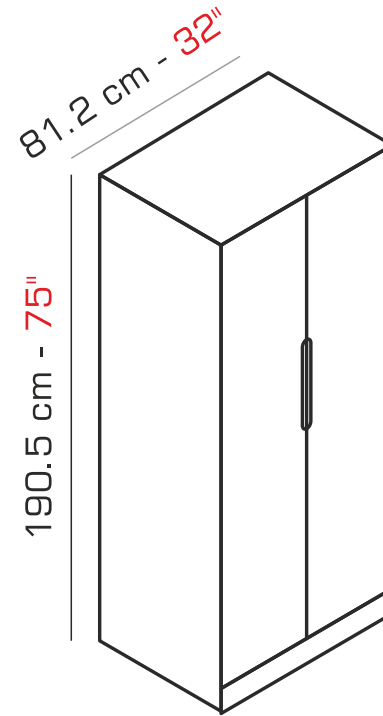

Strong packing for  
damage-free transportation

Easy and hassle  
-free installation

Strict quality  
control

1-year warranty

\* Conditions apply

STURDY

S  
T  
U  
R  
D  
Y

Product Code	Model Name	Finish	Length (Inches)	Width (Inches)
BEWCRY00210008436	Sturdy 2-Door Wardrobe	Walnut	75	32