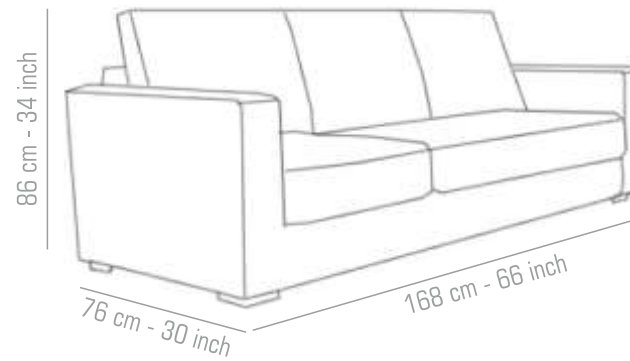

# BULLET

Type: Sofa | Configuration: 3+1+1  
Upholstery – Fabric  
Colour - Cherry + Red Checks  
Fabric Code - LRC + SF - 101

Seasoned European  
Timber

Protected against  
termite and borer

Ergonomic design  
gives you right posture  
for your body