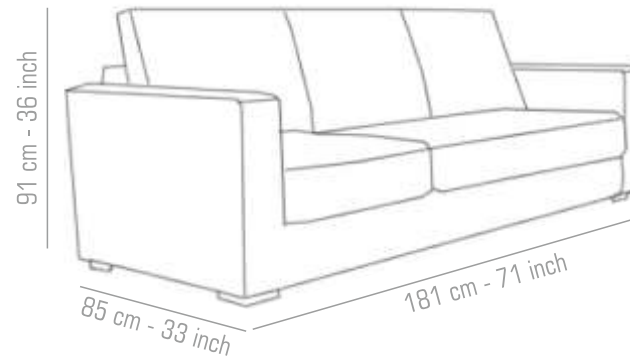

1-year warranty\*

\* Conditions apply

TOLEDO

T  
O  
L  
E  
D  
O

Type: Sofa | Configuration: 3+1+1  
Upholstery – Fabric  
Colour - Red + Tan Brown  
Fabric Code - Hogan - 110 + MF - 103

Seasoned European  
Timber