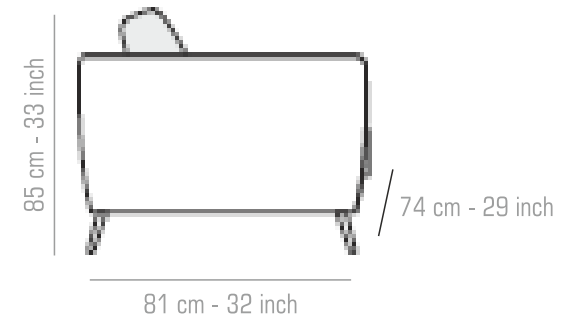

K
R
U
S
E

Type: Sofa | Configuration: 3+1+1

Upholstery – Faux Leather

Colour - Brown

Fabric Code - LDB

Seasoned European
Timber

Protected against
termite and borer

Ergonomic design
gives you right posture
for your body

Premium upholstery
with modern look for
better aesthetics

Special Kurlon
PU foam for maximum
comfort, resilience & durability

Breathable covering
to ensure long lasting
freshness

Strict quality
control

1-year warranty*

* Conditions apply