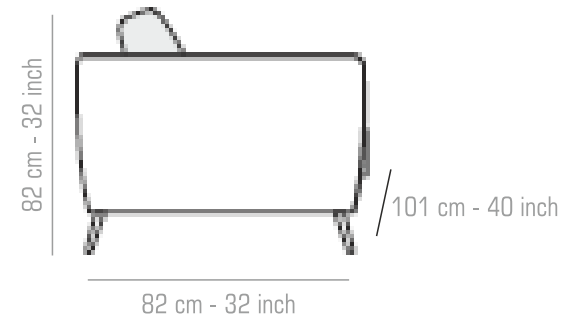

# RANGE OF SOFAS

JULIET

Type: Sofa | Configuration: 3+1+1  
Upholstery – Fabric  
Colour - Rust Orange  
Fabric Code - MF-104

Seasoned European Timber

Protected against termite and borer

Ergonomic design gives you right posture for your body