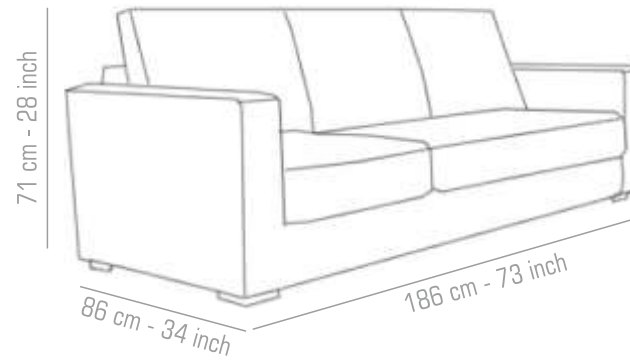

# R E M O

Type: Sofa | Configuration: 3+1+1  
Upholstery – Fabric + Faux Leather  
Colour - Beige + Black  
Fabric Code - MF-110 + LRB

Seasoned European  
Timber

Protected against  
termite and borer

Ergonomic design  
gives you right posture  
for your body