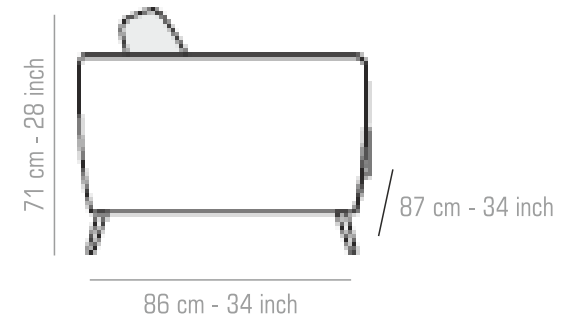

# R E M O

Type: Sofa | Configuration: 3+1+1  
Upholstery – Fabric + Faux Leather  
Colour - Beige + Black  
Fabric Code - MF-110 + LRB

Seasoned European  
Timber

Protected against  
termite and borer

Ergonomic design  
gives you right posture  
for your body