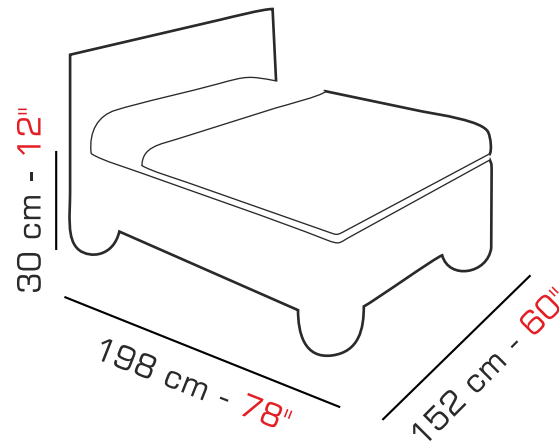

REGAL

Product Code	Model Name	Finish	Length (Inches)	Width (Inches)
BEWREGA0029K007872	Regal King Cot	Urban Teak	78	72
BEWREGA0026Q007860	Regal Queen Cot	Urban Teak	78	60
BEWREGA0026O007560	Regal Odd Cot	Urban Teak	75	60

Dimensions – Queen Cot