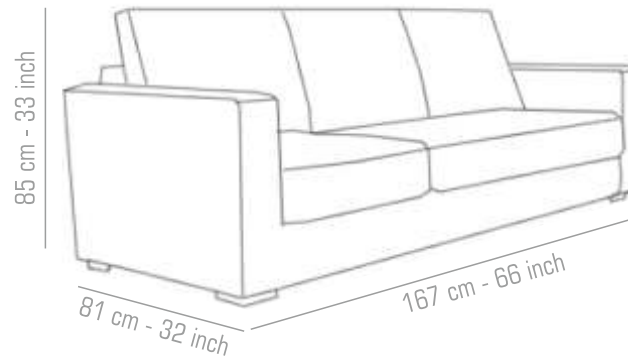

K
R
U
S
E

Type: Sofa | Configuration: 3+1+1

Upholstery – Faux Leather

Colour - Brown

Fabric Code - LDB

Seasoned European
Timber

Protected against
termite and borer

Ergonomic design
gives you right posture
for your body

Premium upholstery
with modern look for
better aesthetics

Special Kurlon
PU foam for maximum
comfort, resilience & durability

Breathable covering
to ensure long lasting
freshness

Strict quality
control

1-year warranty*

* Conditions apply