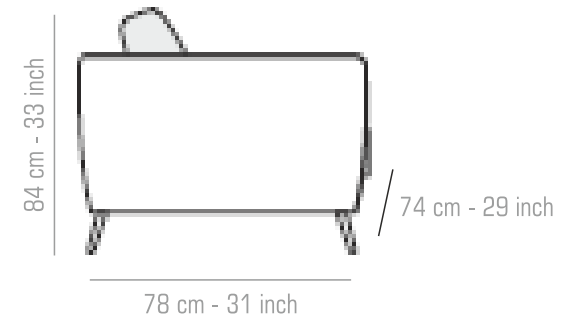

Breathable covering  
to ensure long lasting  
freshness

Strict quality  
control

1-year warranty\*

\* Conditions apply

GLITZ

G  
L  
I  
T  
Z

Type: Sofa | Configuration: 3+1+1  
Upholstery – Faux Leather  
Colour - Black  
Fabric Code - LRB