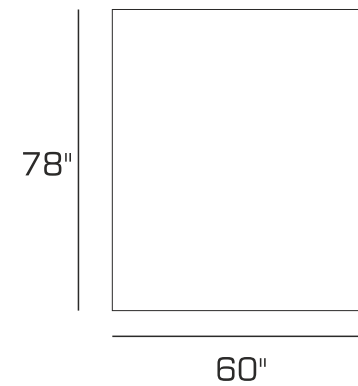

Suggested Mattress Size

Precision manufacturing
with German machinery

Long-lasting
hardware

Strong packing for
damage-free transportation

Easy and hassle
-free installation

Strict quality
control

1-year warranty