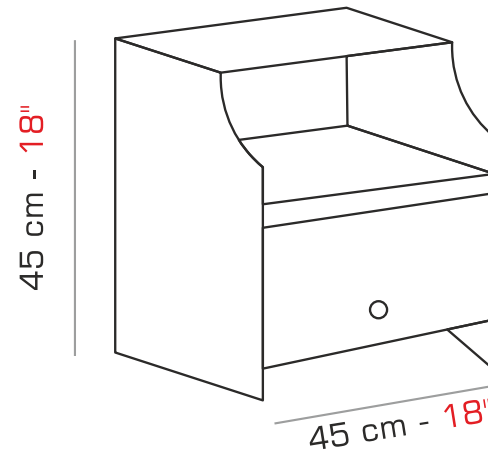

CRYSTAL

Product Code	Model Name	Finish	Length (Inches)	Width (Inches)
BEWCRY00240001818	Crystal Table Bed Side	Wenge	18	18
BEWCRY00250001818	Crystal Table Bed Side	Walnut	18	18

Dimensions

Precision manufacturing
with German machinery

Long-lasting
hardware

Strong packing for
damage-free transportation

Easy and hassle
-free installation

Strict quality
control

1-year warranty