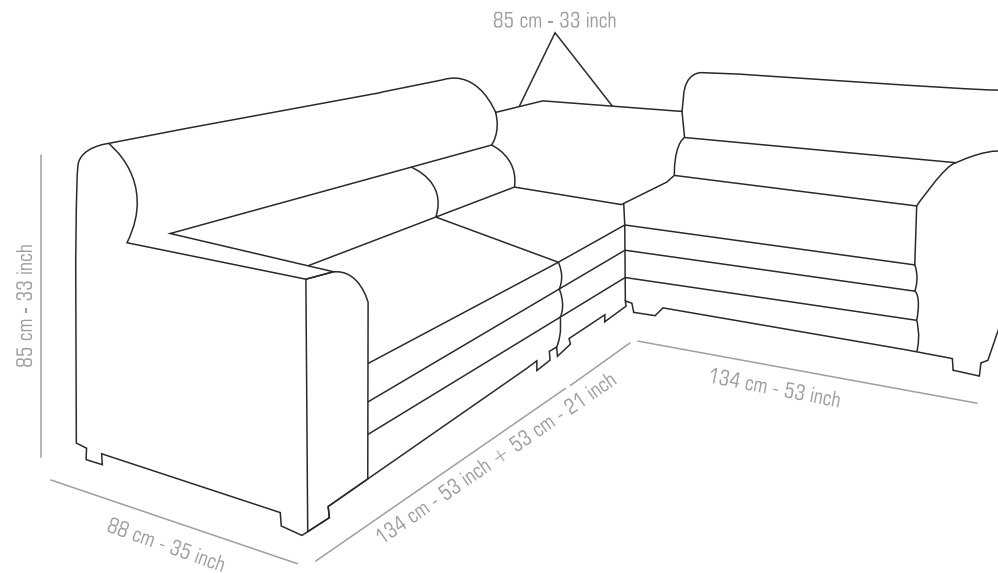

BERNARDINI CORNER

Type: Sofa | Configuration: Lateral + Corner Set

Upholstery – Fabric

Colour - Medium Brown

Fabric Code - RS-24

Seasoned European
Timber

Protected against
termite and borer

Ergonomic design
gives you right posture
for your body

Premium upholstery
with modern look for
better aesthetics

Special Kurlon
PU foam for maximum
comfort, resilience & durability

Breathable covering
to ensure long lasting
freshness

Strict quality
control

1-year warranty*

* Conditions apply