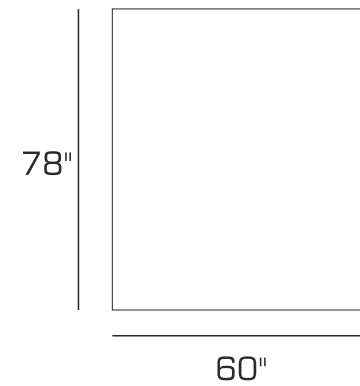

Suggested Mattress Size

Precision manufacturing
with German machinery

Long-lasting
hardware

Strong packing for
damage-free transportation

Easy and hassle
-free installation

Strict quality
control

1-year warranty