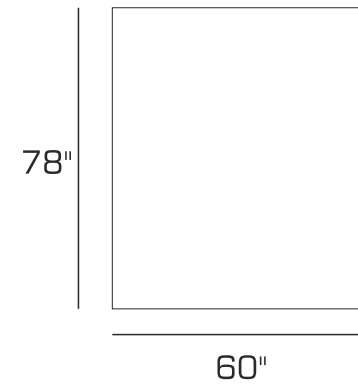

Suggested Mattress Size

Precision manufacturing
with German machinery

Long-lasting
hardware

Strong packing for
damage-free transportation

Easy and hassle
-free installation

Strict quality
control

1-year warranty