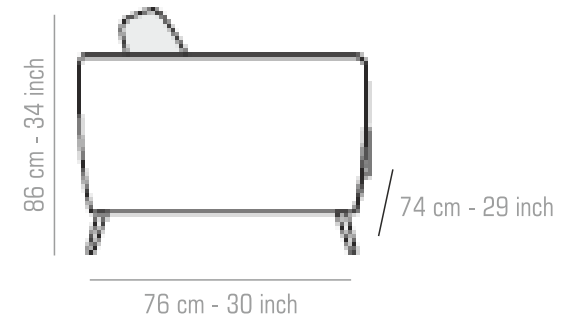

Special Kurlon  
PU foam for maximum  
comfort, resilience & durability

Breathable covering  
to ensure long lasting  
freshness

Strict quality  
control

1-year warranty\*

BULLET

B  
U  
L  
L  
E  
T

Type: Sofa | Configuration: 3+1+1  
Upholstery – Faux Leather  
Colour - Black  
Fabric Code - LRB