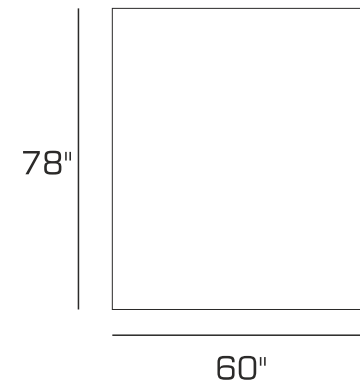

Suggested Mattress Size

Precision manufacturing
with German machinery

Long-lasting
hardware

Strong packing for
damage-free transportation

Easy and hassle
-free installation

Strict quality
control

1-year warranty