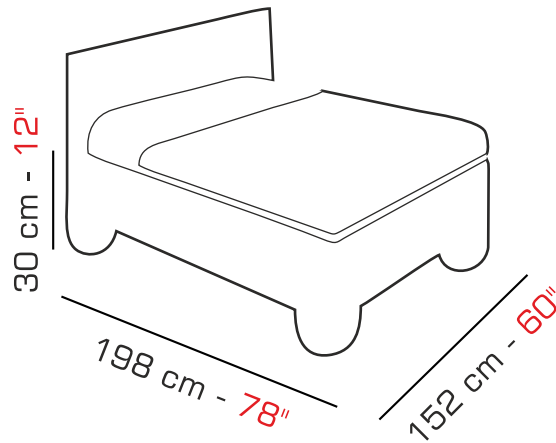

WOODZ

Product Code	Model Name	Finish	Length (Inches)	Width (Inches)
BEWWOOD0004K007872	Woodz King Cot	Walnut	78	72
BEWWOOD0004Q007860	Woodz Queen Cot	Walnut	78	60
BEWWOOD0006K007872	Woodz King Cot With Storage	Walnut	78	72
BEWWOOD0006QS07860	Woodz Queen Cot With Storage	Walnut	78	60

Dimensions – Queen Cot