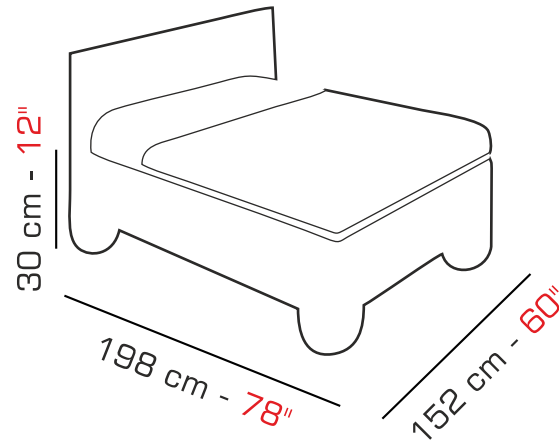

S
T
U
R
D
Y

Product Code	Model Name	Finish	Length (Inches)	Width (Inches)
BEWSTUR0009K007872	Sturdy King Cot	Walnut	78	72
BEWSTUR0009Q007860	Sturdy Queen Cot	Walnut	78	60
BEWSTUR0009SL07236	Sturdy Single Cot	Walnut	72	36
BEWSTUR0009SL07536	Sturdy Single Cot	Walnut	75	36
BEWSTUR0009SL07836	Sturdy Single Cot	Walnut	78	36
BEWSTUR0010KS07872	Sturdy King Cot	Walnut	78	72
	With Storage			
BEWSTUR0010QS07860	Sturdy Queen Cot	Walnut	78	60
	With Storage			

Dimensions – Queen Cot