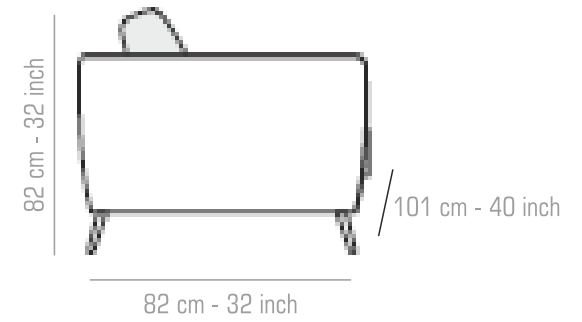

JULIET

JULIETTE

Type: Sofa | Configuration: 3+1+1

Upholstery – Faux Leather

Colour - Copper Brown

Fabric Code - LR CU

Seasoned European Timber

Protected against termite and borer