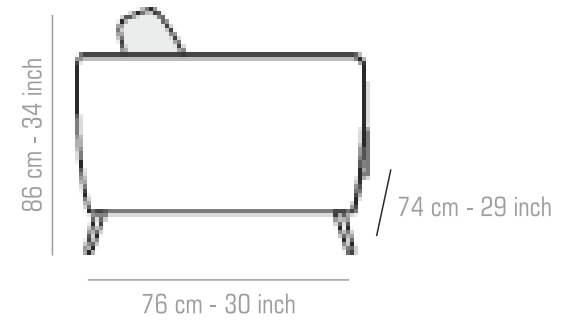

Breathable covering  
to ensure long lasting  
freshness

Strict quality  
control

1-year warranty\*

BULLET

B  
U  
L  
L  
E  
T

Type: Sofa | Configuration: 3+1+1  
Upholstery – Faux Leather  
Colour - Cherry  
Fabric Code - LRC