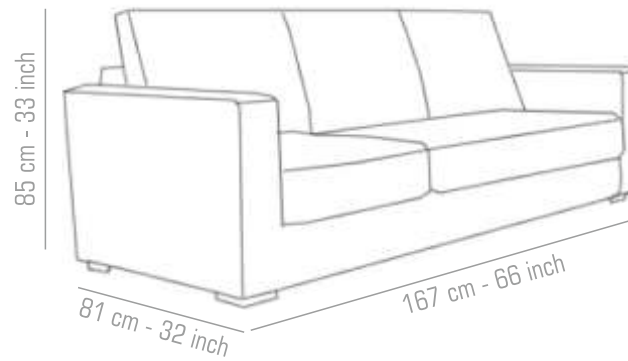

Type: Sofa | Configuration: 3+1+1

Upholstery – Fabric

Colour - Tan Brown

Fabric Code - MF - 03

Seasoned European
Timber

Protected against
termite and borer

Ergonomic design
gives you right posture
for your body

Premium upholstery
with modern look for
better aesthetics

Special Kurlon
PU foam for maximum
comfort, resilience & durability

Breathable covering
to ensure long lasting
freshness

Strict quality
control

1-year warranty*