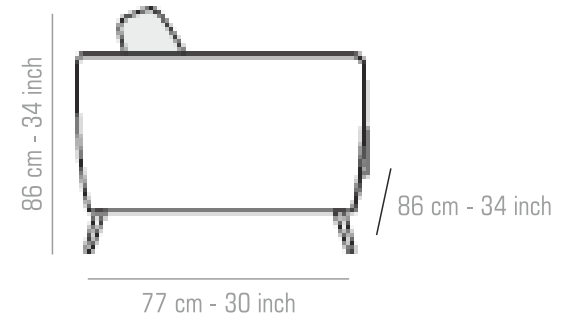

Strict quality  
control

1-year warranty\*

\* Conditions apply

DAZZLE

D  
A  
Z  
Z  
L  
E

Type: Sofa | Configuration: 3+1+1  
Upholstery – Fabric  
Colour - Royal Blue  
Fabric Code - MF-34

Seasoned European  
Timber