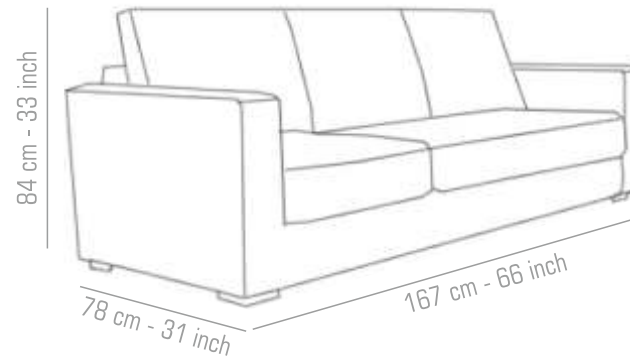

Breathable covering to ensure long lasting freshness

Strict quality control

1-year warranty\*

GLITZ

G  
L  
I  
T  
Z

Type: Sofa | Configuration: 3+1+1  
Upholstery – Faux Leather  
Colour - Cherry  
Fabric Code - LRC