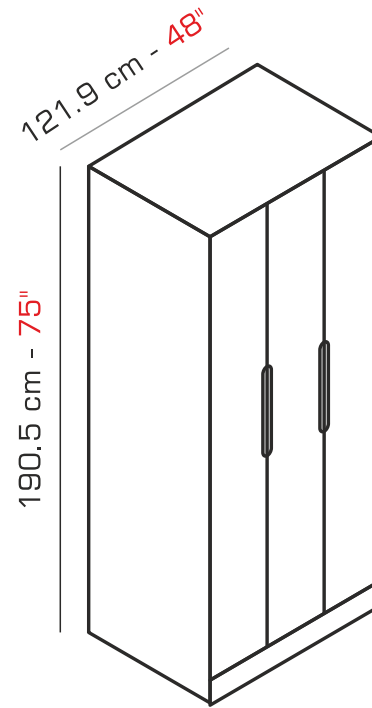

Product Code	Model Name	Finish	Length (Inches)	Width (Inches)
BEWCRY00220008454	Sturdy 3-Door Wardrobe	Wenge	75	48

Precision manufacturing  
with German machinery

Long-lasting  
hardware

Strong packing for  
damage-free transportation