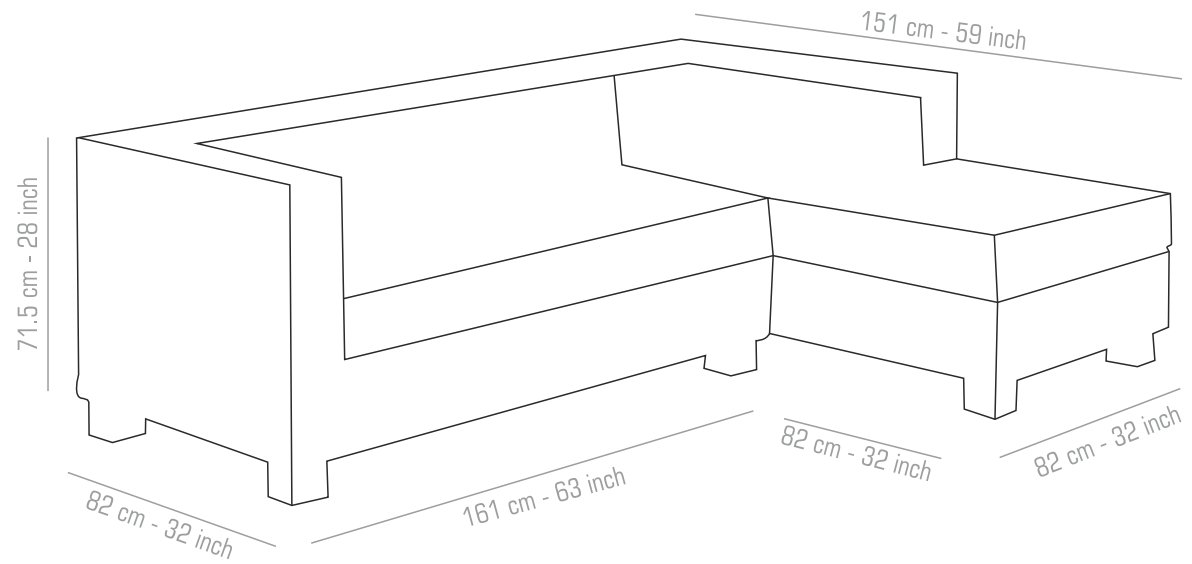

Fabric Code - LR CU

Seasoned European  
Timber

Protected against  
termite and borer

Ergonomic design  
gives you right posture  
for your body

Premium upholstery  
with modern look for  
better aesthetics