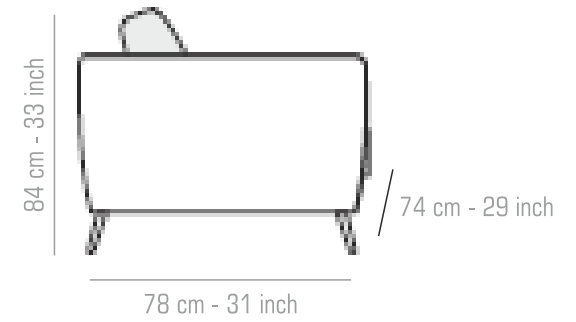

Breathable covering to ensure long lasting freshness

Strict quality control

1-year warranty\*

GLITZ

G  
L  
I  
T  
Z

Type: Sofa | Configuration: 3+1+1  
Upholstery – Faux Leather  
Colour - Cherry  
Fabric Code - LRC