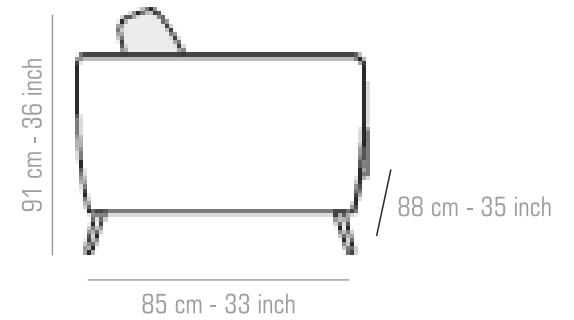

Type: Sofa | Configuration: 3+1+1  
Upholstery – Fabric + Faux Leather  
Colour - Silver Grey + Black  
Fabric Code - Surya - 806 + LRB

Seasoned European  
Timber

Protected against  
termite and borer

Ergonomic design  
gives you right posture  
for your body