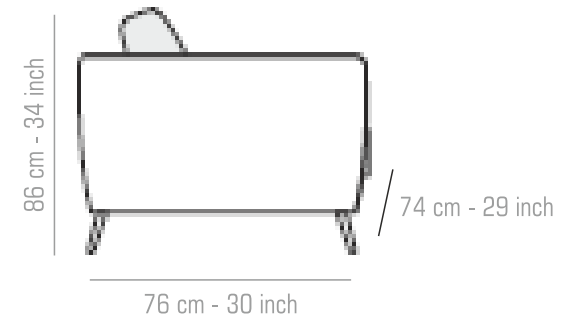

Breathable covering  
to ensure long lasting  
freshness

Strict quality  
control

1-year warranty\*

BULLET

Type: Sofa | Configuration: 3+1+1  
Upholstery – Fabric  
Colour - Black + Black Checks  
Fabric Code - LRB + SF - 115