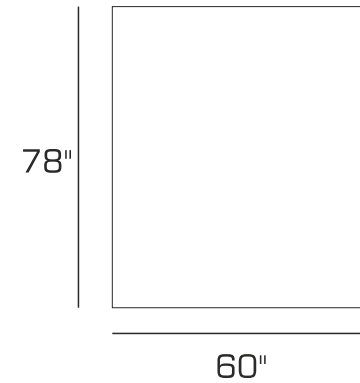

Suggested Mattress Size

Precision manufacturing with German machinery

Long-lasting hardware

Strong packing for damage-free transportation

Easy and hassle-free installation

Strict quality control

1-year warranty

* Conditions apply