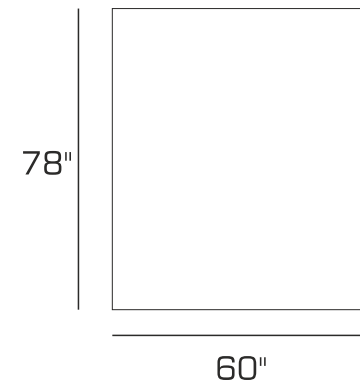

Suggested Mattress Size

Seasoned European
Timber

Protected against
termite and borer

Precision manufacturing
with German machinery

Long-lasting
hardware

Strong packing for
damage-free transportation

Easy and hassle
-free installation

Strict quality
control

1-year warranty