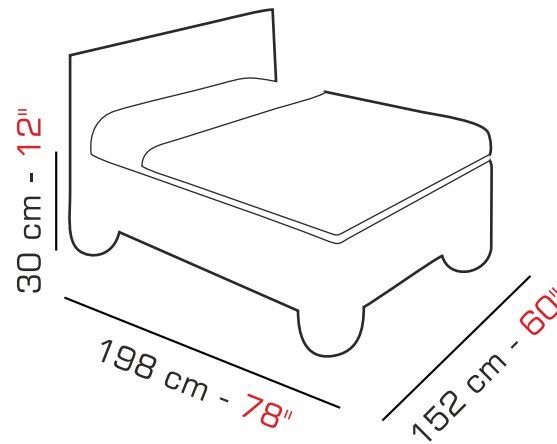

Product Code	Model Name	Finish	Length (Inches)	Width (Inches)
BEWSASY0001Q007860	Sassy Queen Cot	Wenge	78	60

Dimensions – Queen Cot

Suggested Mattress Size

Precision manufacturing  
with German machinery