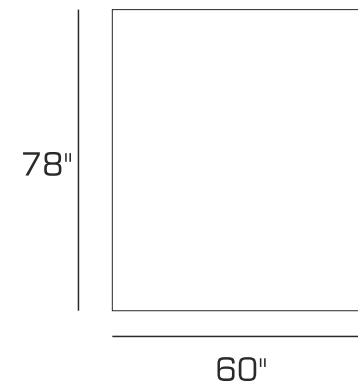

Suggested Mattress Size

Precision manufacturing
with German machinery

Long-lasting
hardware

Strong packing for
damage-free transportation

Easy and hassle
-free installation

Strict quality
control

1-year warranty

* Conditions apply