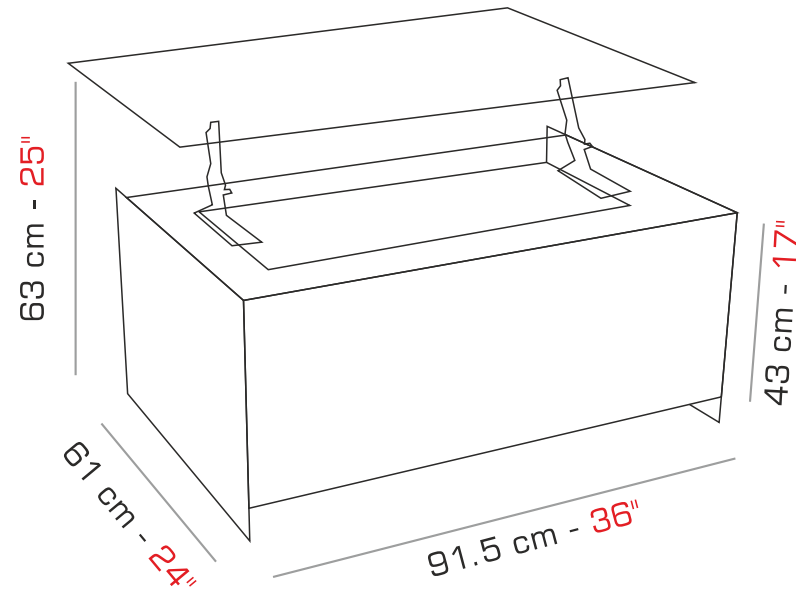

GLEN

G  
L  
E  
N

Product Code	Model Name	Finish	Length (Inches)	Width (Inches)
BEWLIFT0028T003624	Glen Lift Table	Urban Teak	36	24

Precision manufacturing  
with German machinery

Long-lasting  
hardware