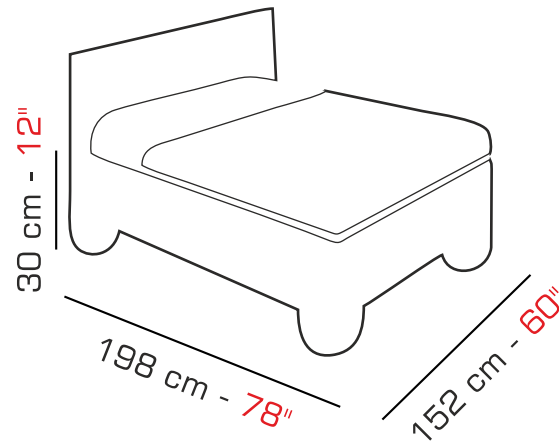

1-year warranty

SASSY

S  
A  
S  
S  
Y

Product Code	Model Name	Finish	Length (Inches)	Width (Inches)
BEWSASY0002Q007860	Sassy Queen Cot	Walnut	78	60

Dimensions – Queen Cot

Suggested Mattress Size

Precision manufacturing  
with German machinery