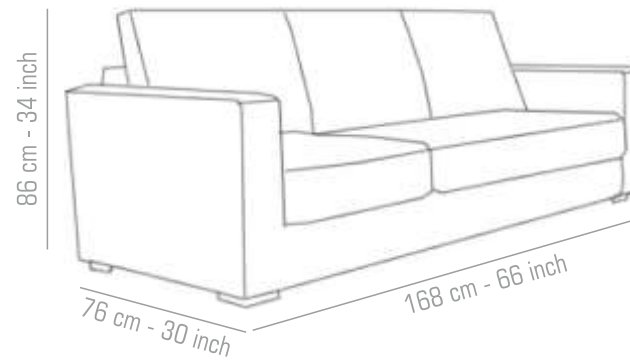

Special Kurlon  
PU foam for maximum  
comfort, resilience & durability

Breathable covering  
to ensure long lasting  
freshness

Strict quality  
control

1-year warranty\*

BULLET

B  
U  
L  
L  
E  
T

Type: Sofa | Configuration: 3+1+1  
Upholstery – Faux Leather  
Colour - Black  
Fabric Code - LRB