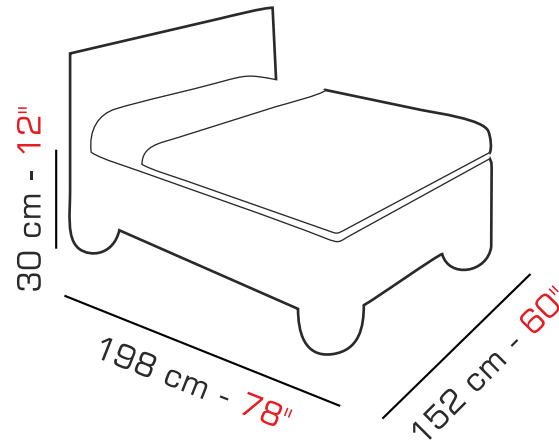

S
T
U
R
D
Y

Product Code	Model Name	Finish	Length (Inches)	Width (Inches)
BEWSTUR0007K007872	Sturdy King Cot	Wenge	78	72
BEWSTUR0007Q007860	Sturdy Queen Cot	Wenge	78	60
BEWSTUR0007SL07236	Sturdy Single Cot	Wenge	72	36
BEWSTUR0007SL07536	Sturdy Single Cot	Wenge	75	36
BEWSTUR0007SL07836	Sturdy Single Cot	Wenge	78	36
BEWSTUR0008K007872	Sturdy King Cot	Wenge	78	72
	With Storage			
BEWSTUR0008QS07860	Sturdy Queen Cot	Wenge	78	60
	With Storage			

Dimensions – Queen Cot