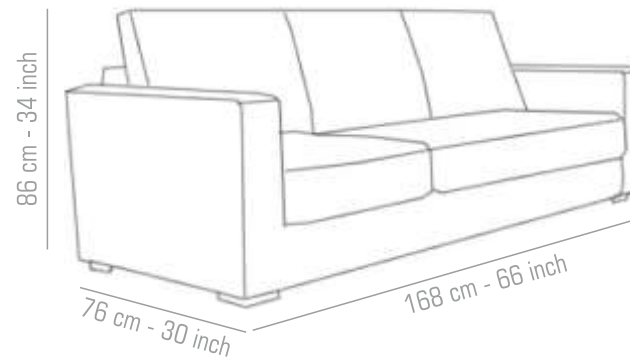

Breathable covering  
to ensure long lasting  
freshness

Strict quality  
control

1-year warranty\*

BULLET

Type: Sofa | Configuration: 3+1+1  
Upholstery – Fabric  
Colour - Black + Black Checks  
Fabric Code - LRB + SF - 115