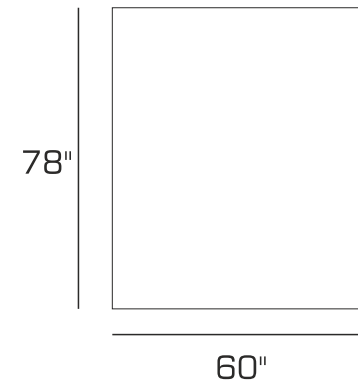

Suggested Mattress Size

Precision manufacturing with German machinery

Long-lasting hardware

Strong packing for damage-free transportation

Easy and hassle-free installation

Strict quality control

1-year warranty