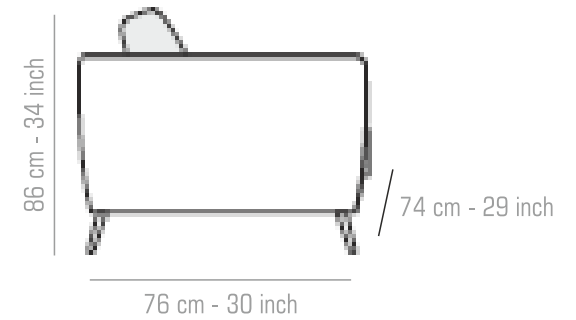

# BULLET

Type: Sofa | Configuration: 3+1+1  
Upholstery – Fabric  
Colour - Cherry + Red Checks  
Fabric Code - LRC + SF - 101

Seasoned European  
Timber

Protected against  
termite and borer

Ergonomic design  
gives you right posture  
for your body